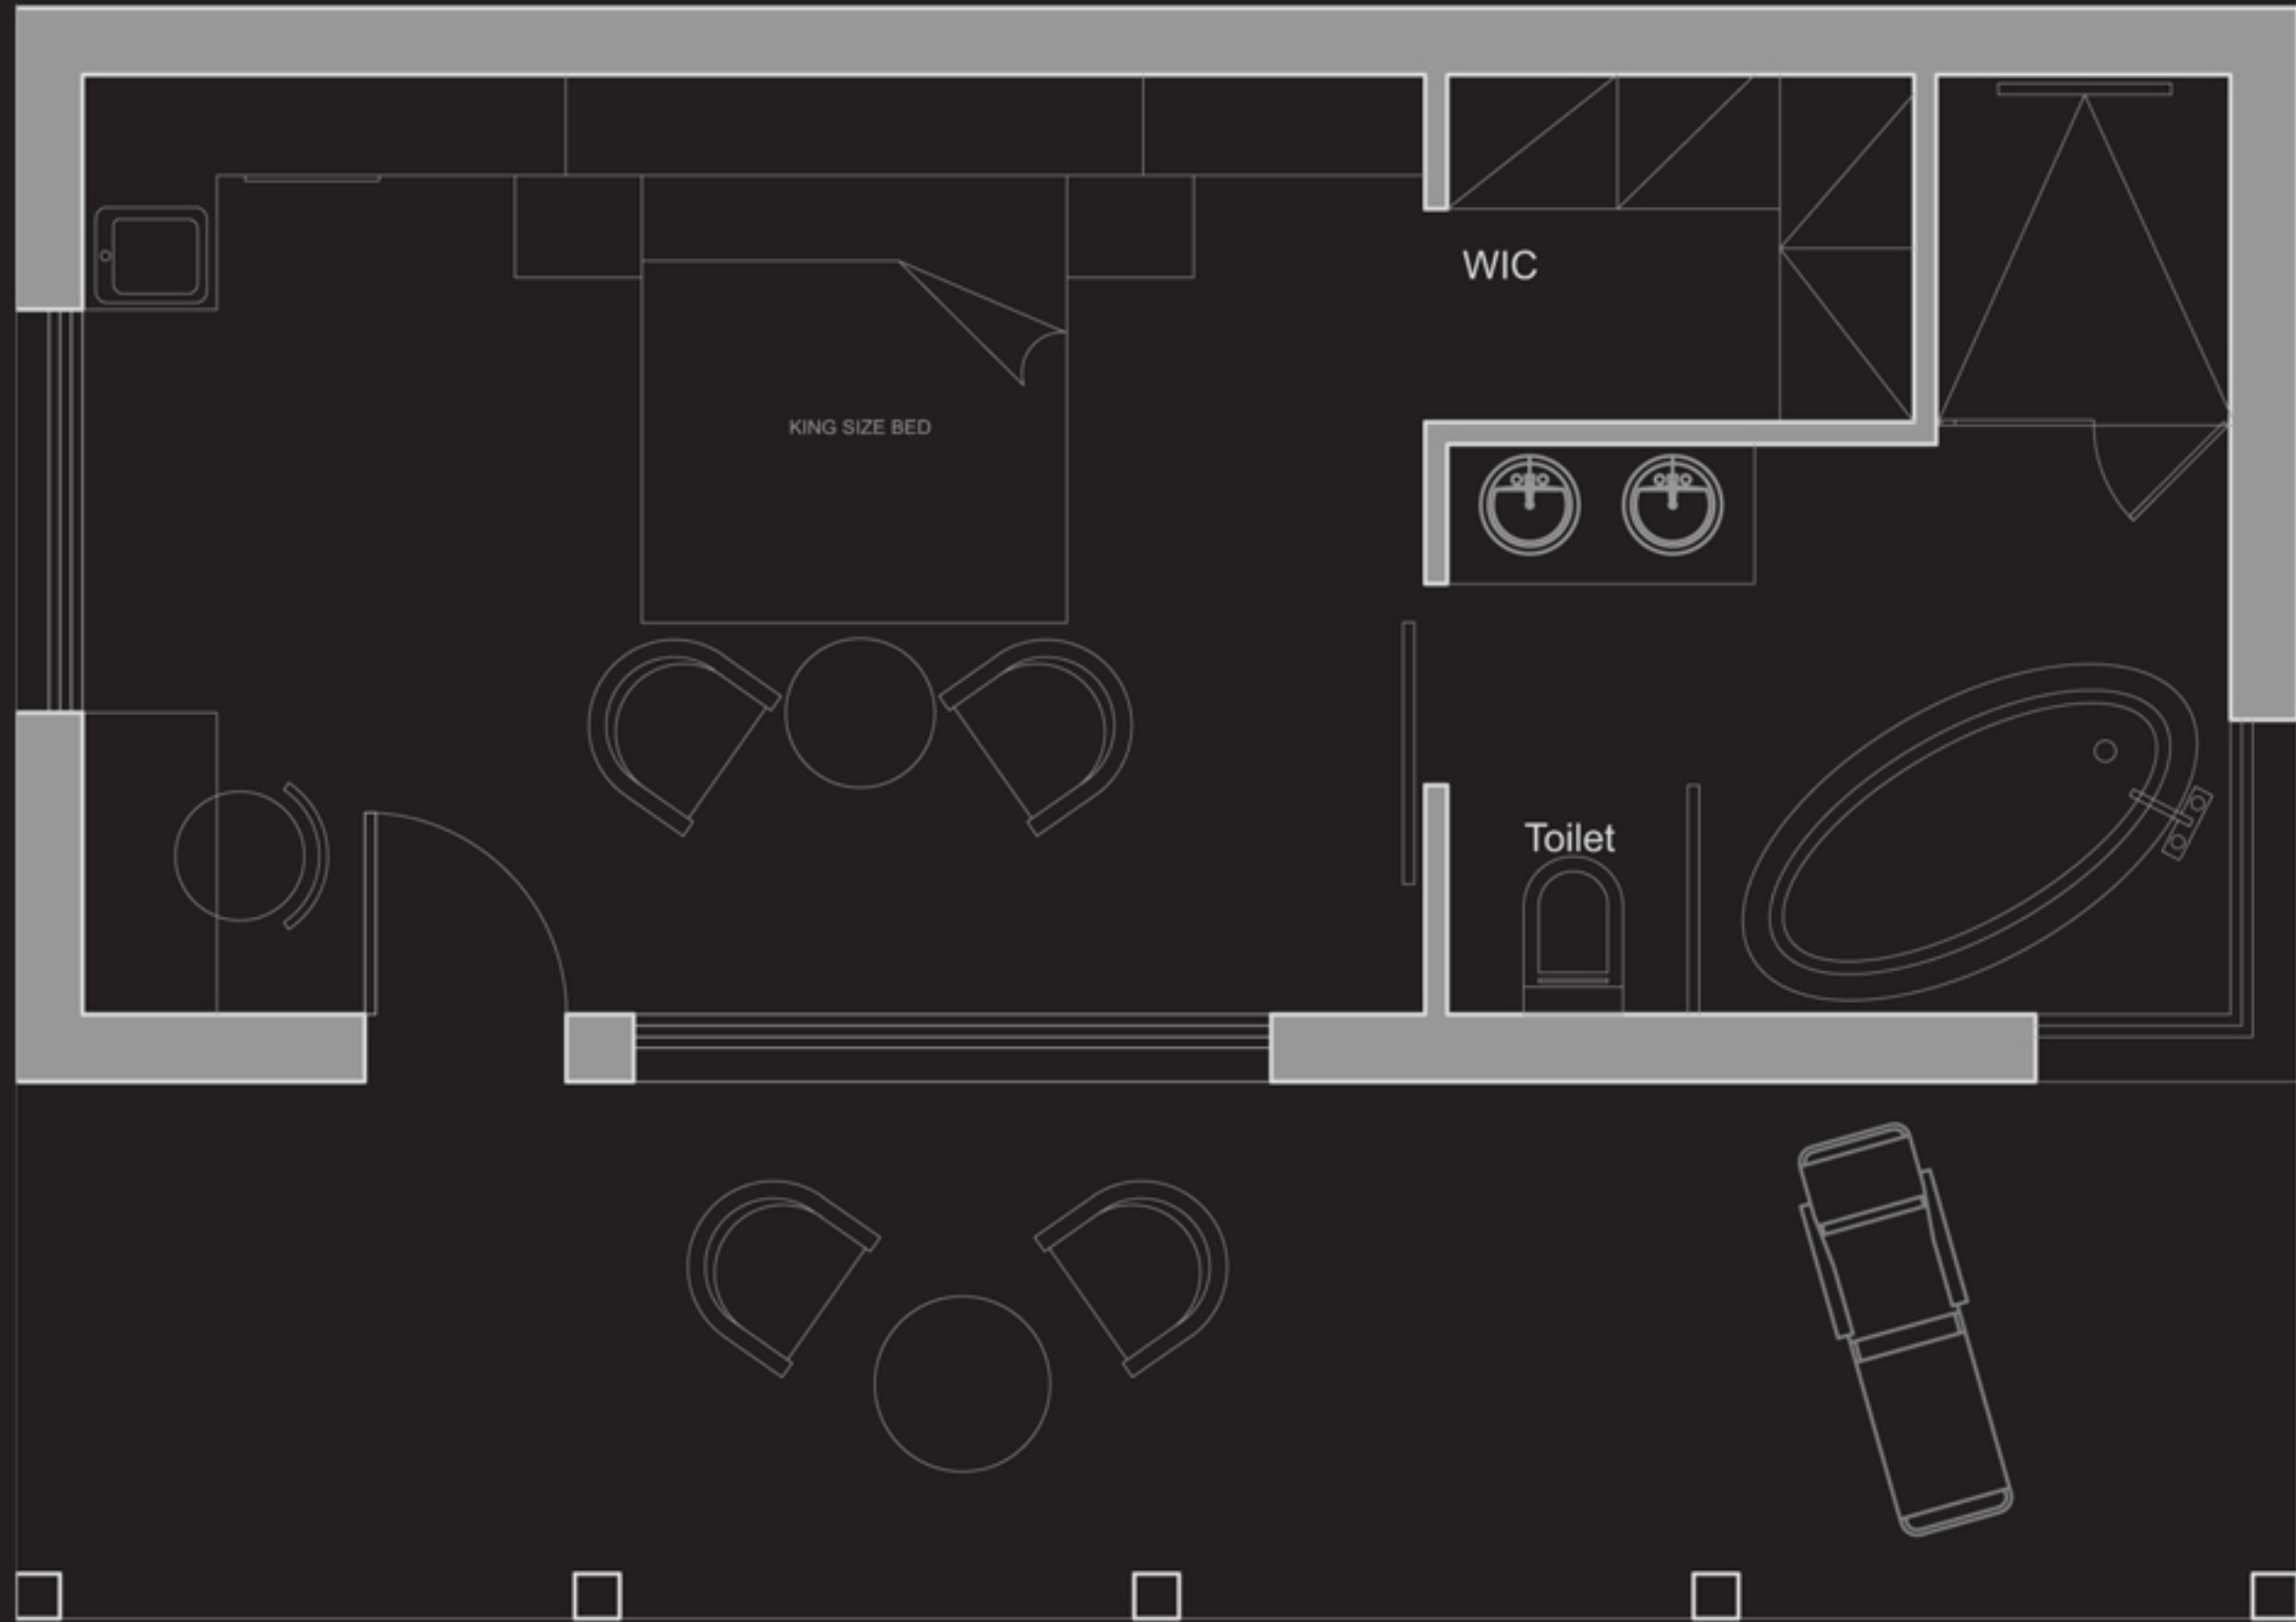

LoftyPods.com

BORA BORA - 544 SF