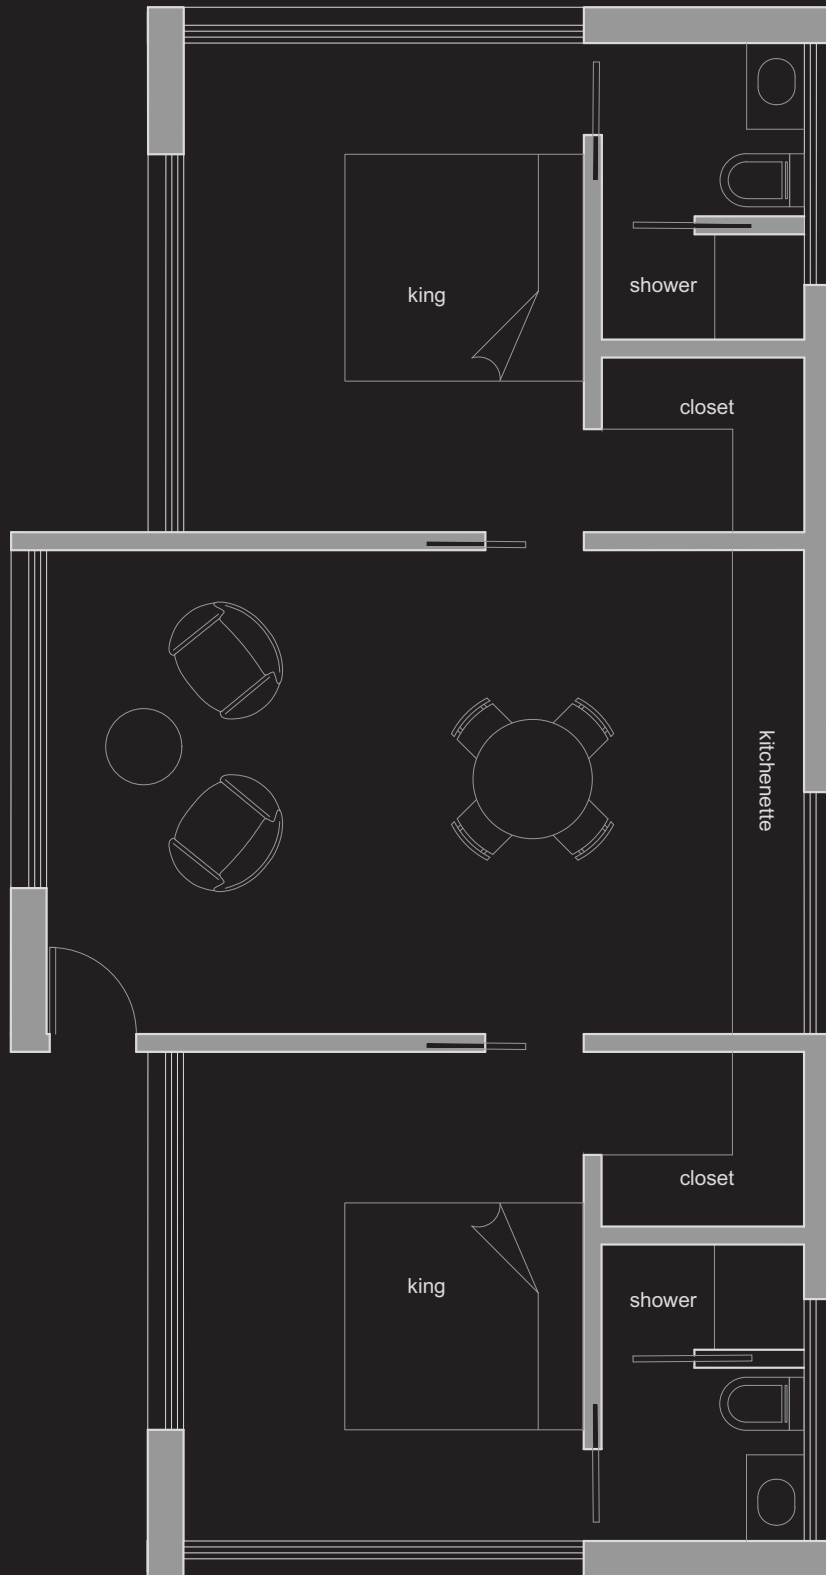

LoftyPods.com

Calafate triple Parallele
280sqf + 332sqf + 280sqf