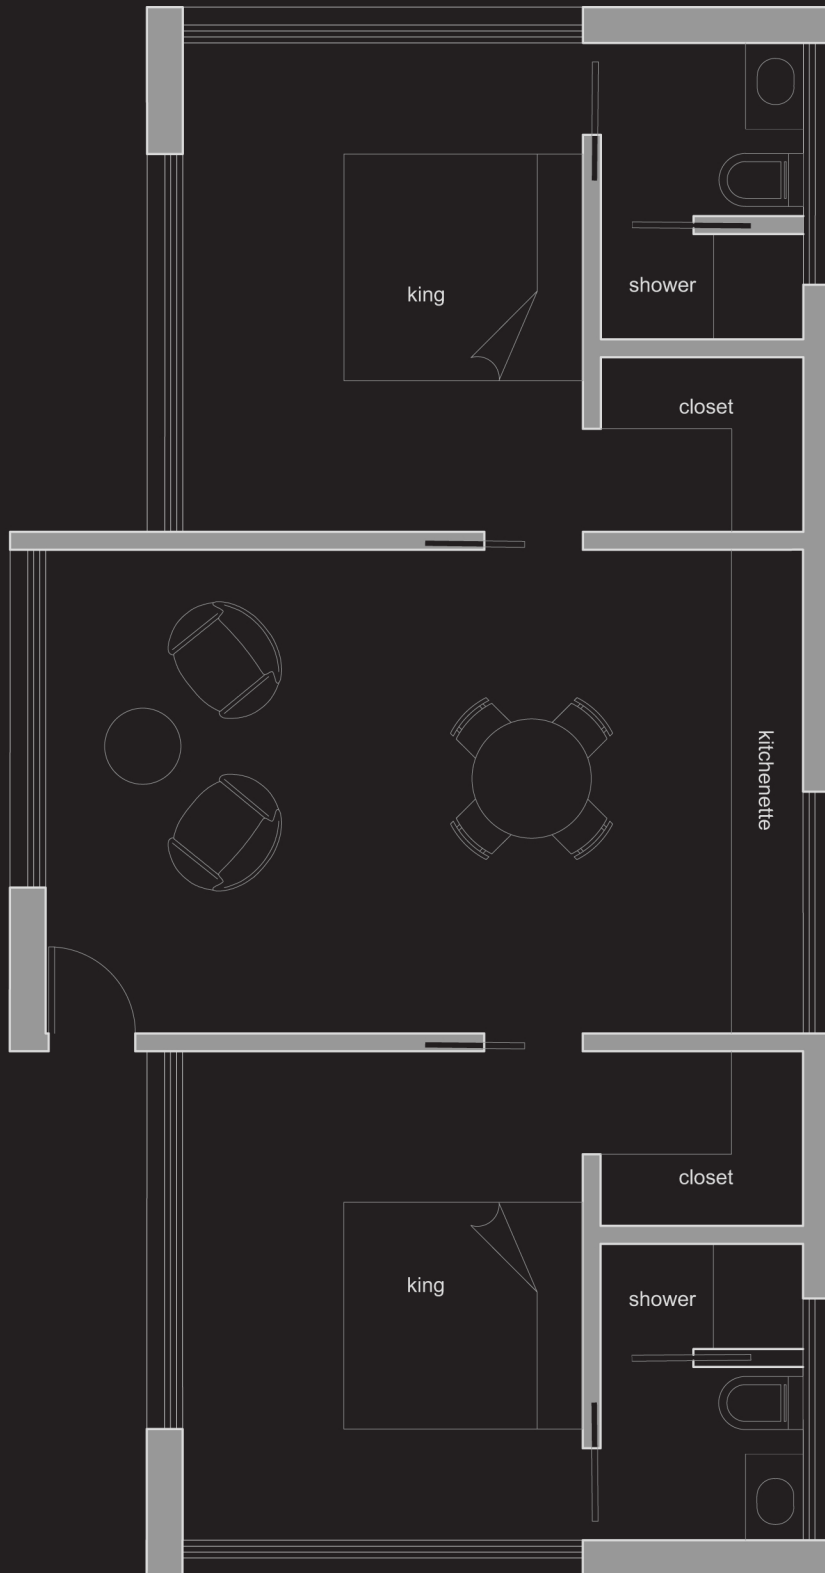

LoftyPods.com

Calafate triple Parallele - 1,184 sf/pi