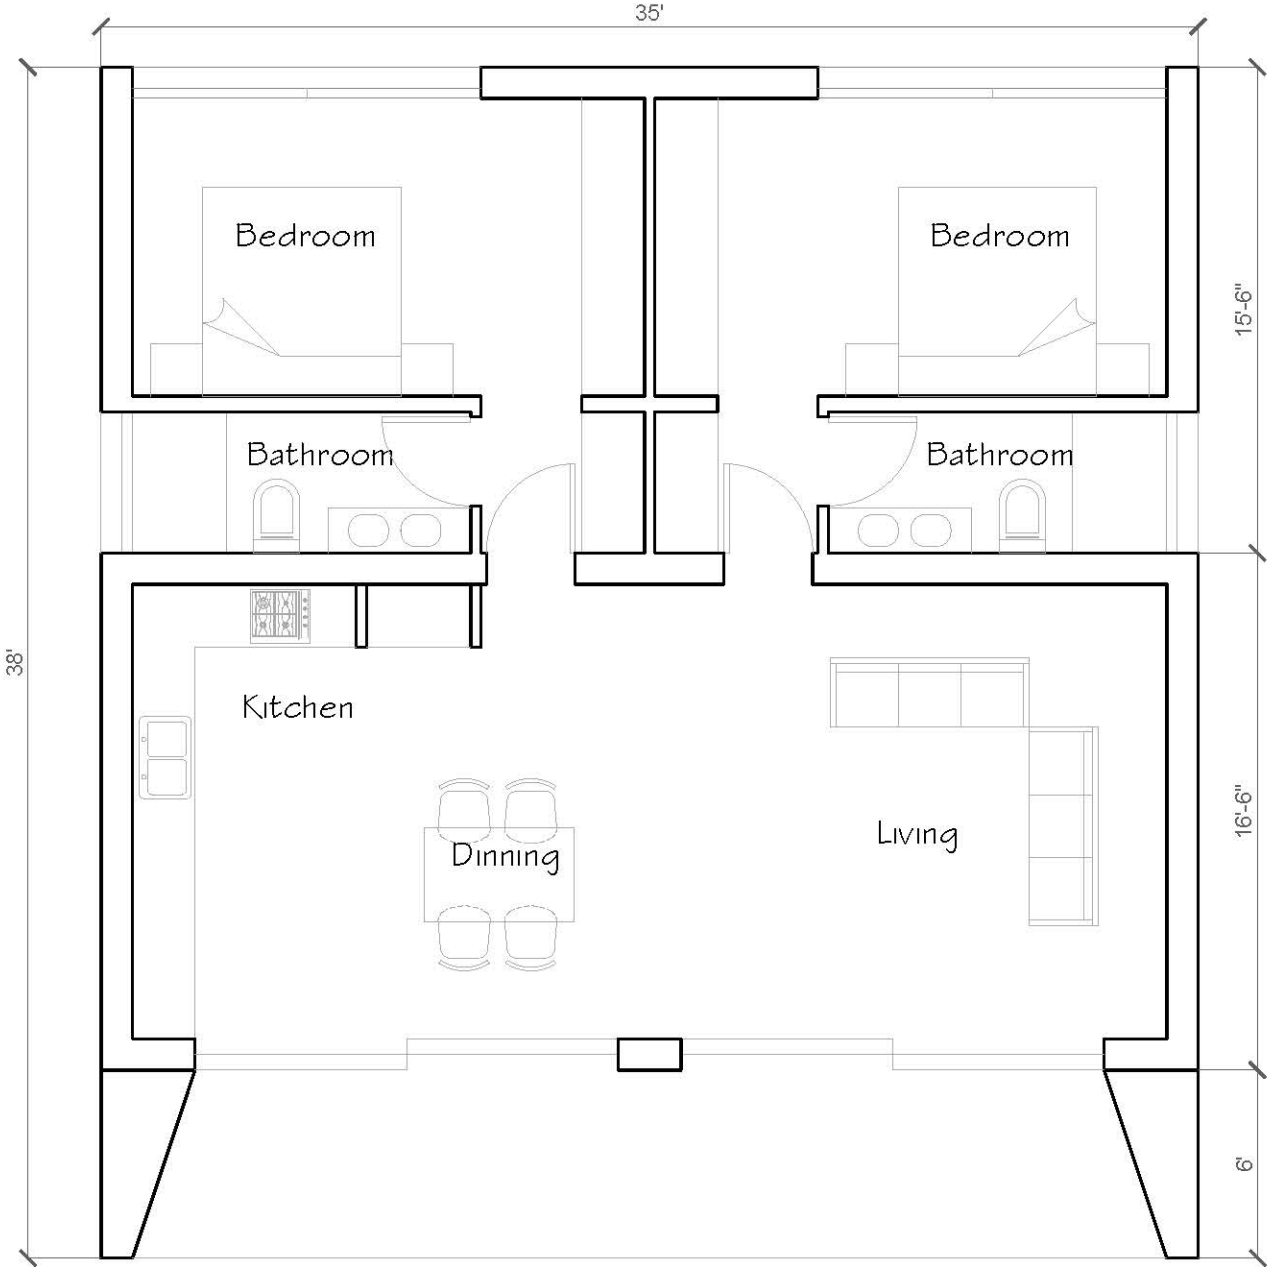

DENMARK 2 BEDROOM

Floorplan
1120sqf