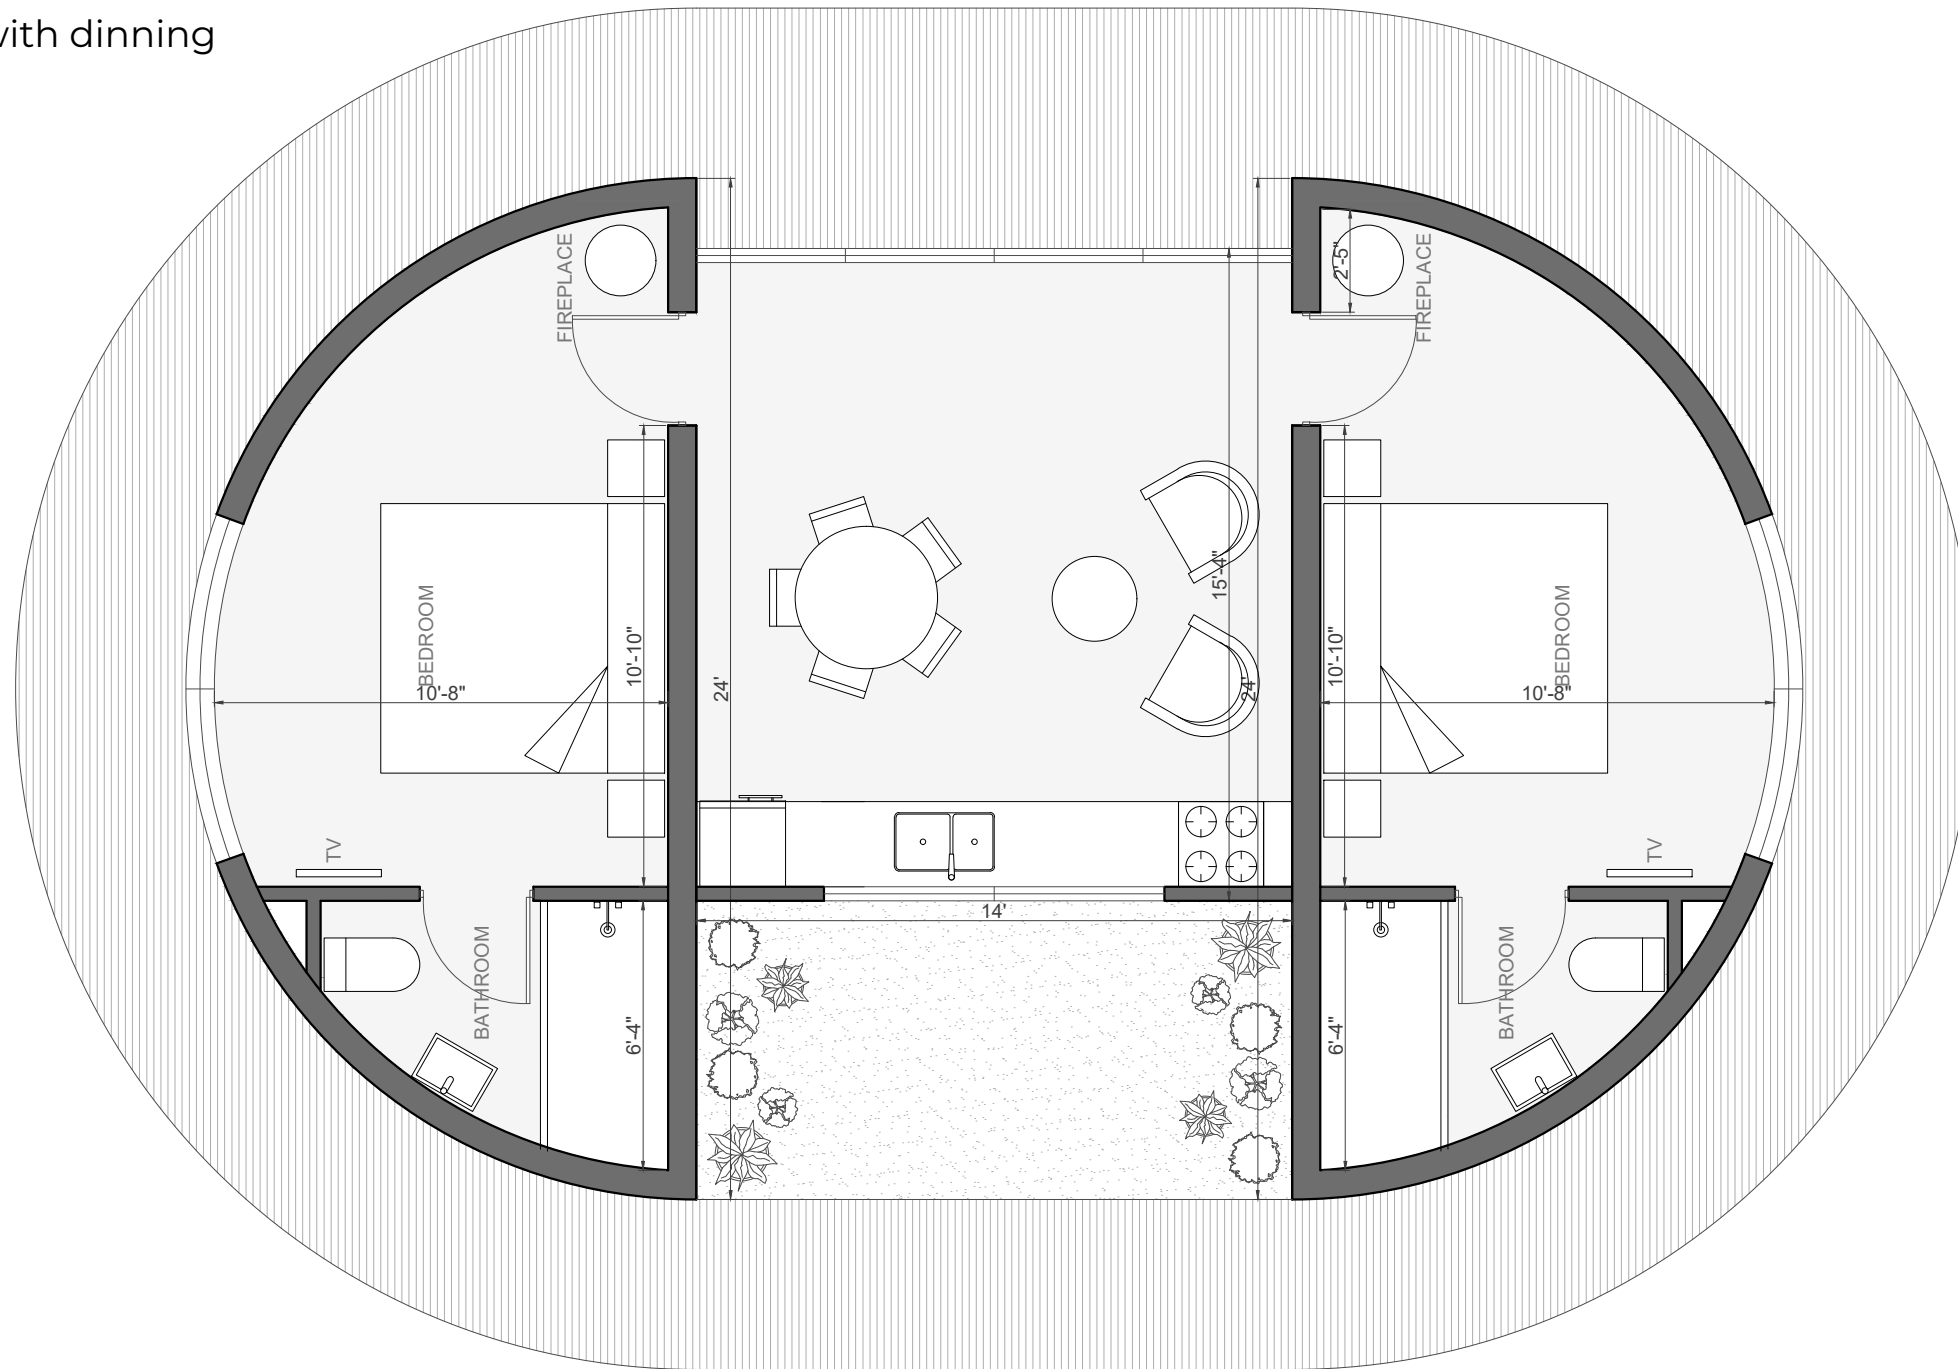

2 pods + open deck
Same model half moon
28' diameter
Each one with its own kitchen

2 pods + central area
Similar model half moon
28' diameter
Shared kitchen with dinning

2 half pods (24' diameter)
2 bedrooms, 2 bathrooms
Shared kitchen with dining

3 pods + kitchen area
Similar model half moon
24' diameter pods
+ kitchen area

Moons pod

OPTION E - 1,398 SF

Same model half moon
28' diameter pods
Each one with
its own kitchen

2 pods + central area
Smaller model half moon
24' diameter
Shared kitchen with dining

Similar to option C with bigger
center part