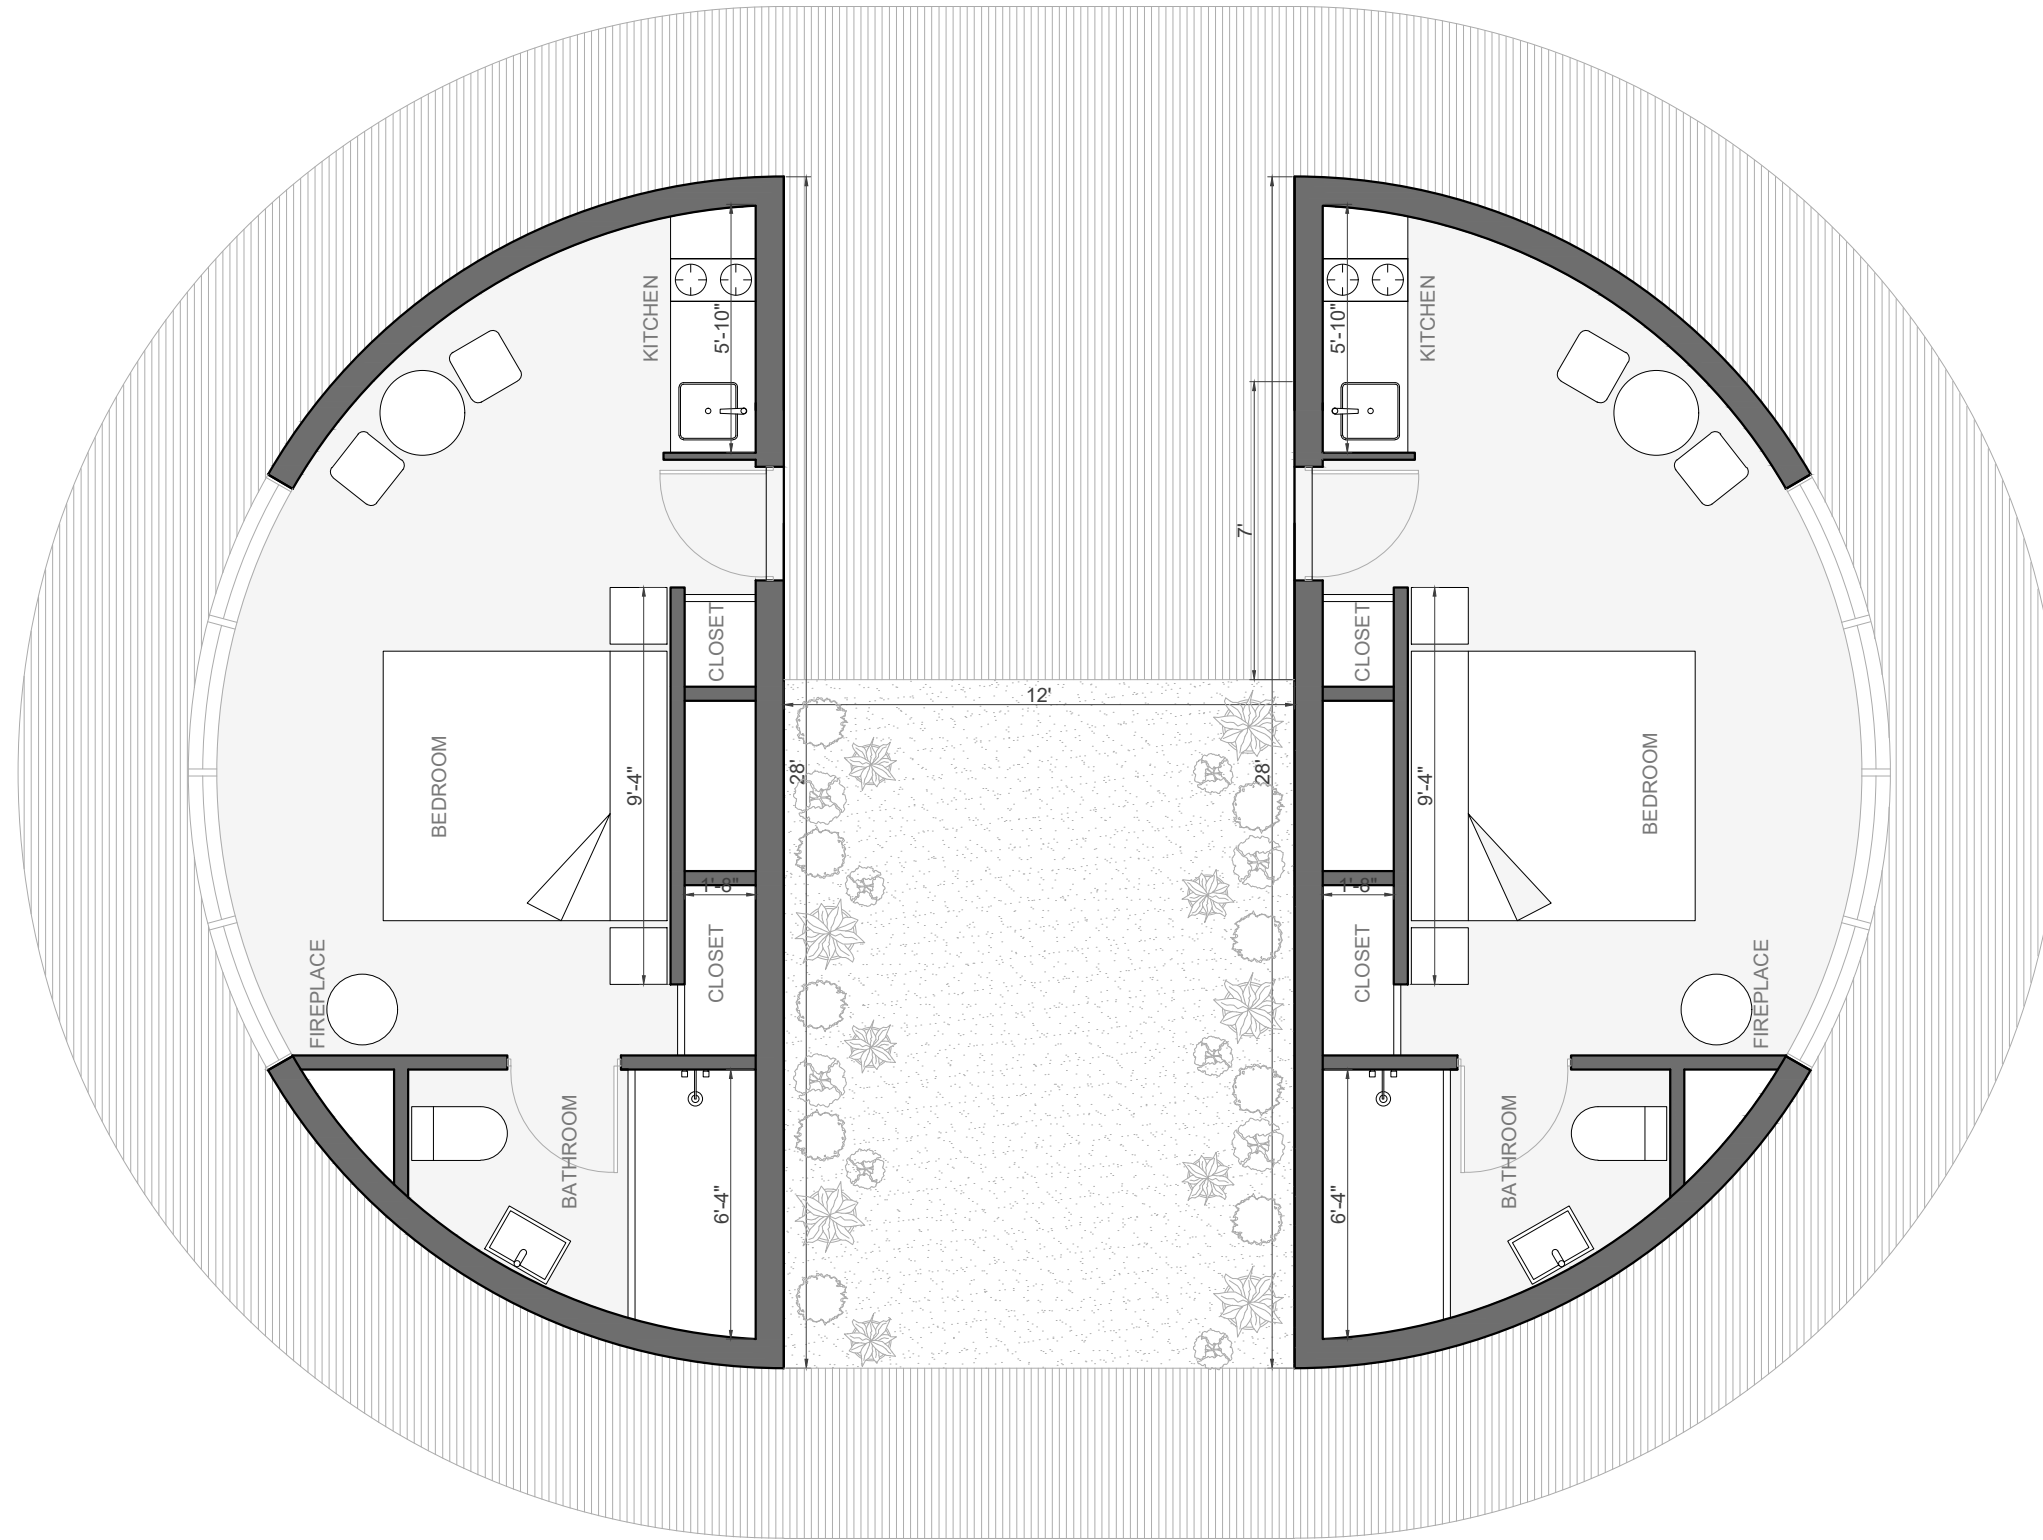

2 pods + open deck
Same model half moon
28' diameter
Each one with its own kitchen

2 pods + central area
Similar model half moon
28' diameter
Shared kitchen with dinning

2 half pods (24' diameter)
2 bedrooms, 2 bathrooms
Shared kitchen with dining

3 pods + kitchen area
Similar model half moon
24' diameter pods
+ kitchen area

Moons pod

OPTION E - 1,398 SF

Same model half moon
28' diameter pods
Each one with
its own kitchen

2 pods + central area
Smaller model half moon
24' diameter
Shared kitchen with dining

Similar to option C with bigger
center part