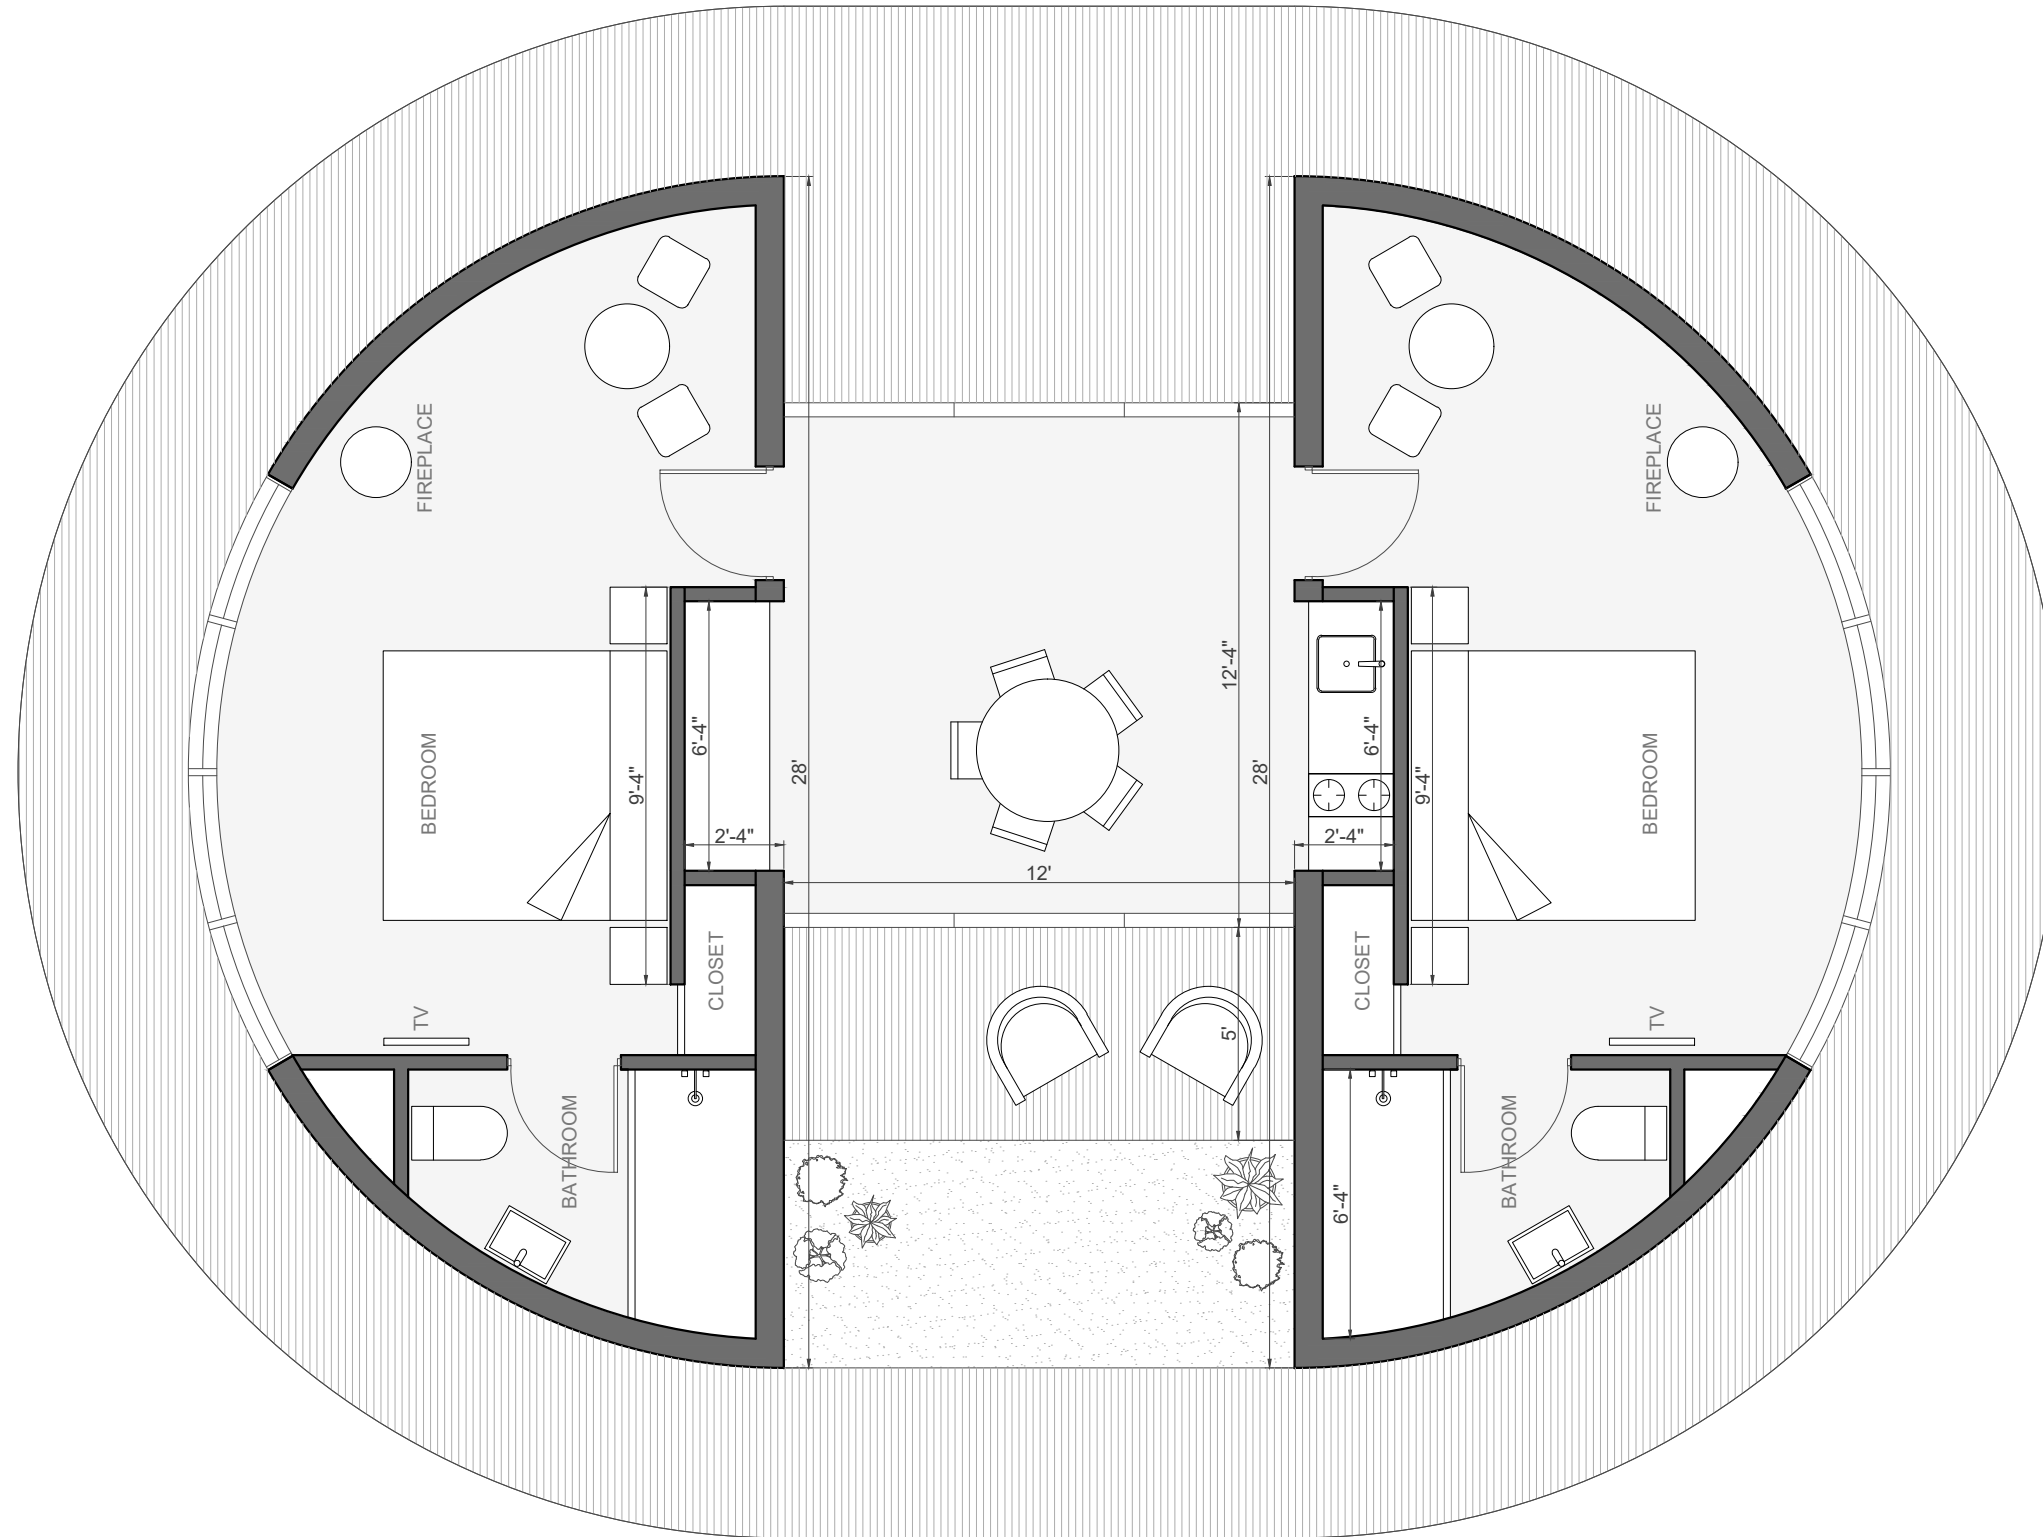

2 pods + open deck
Same model half moon
28' diameter
Each one with its own kitchen

2 pods + central area
Similar model half moon
28' diameter
Shared kitchen with dinning

2 half pods (24' diameter)
2 bedrooms, 2 bathrooms
Shared kitchen with dining

3 pods + kitchen area
Similar model half moon
24' diameter pods
+ kitchen area

Moons pod

OPTION E - 1,398 SF

Same model half moon
28' diameter pods
Each one with
its own kitchen

2 pods + central area
Smaller model half moon
24' diameter
Shared kitchen with dining

Similar to option C with bigger
center part