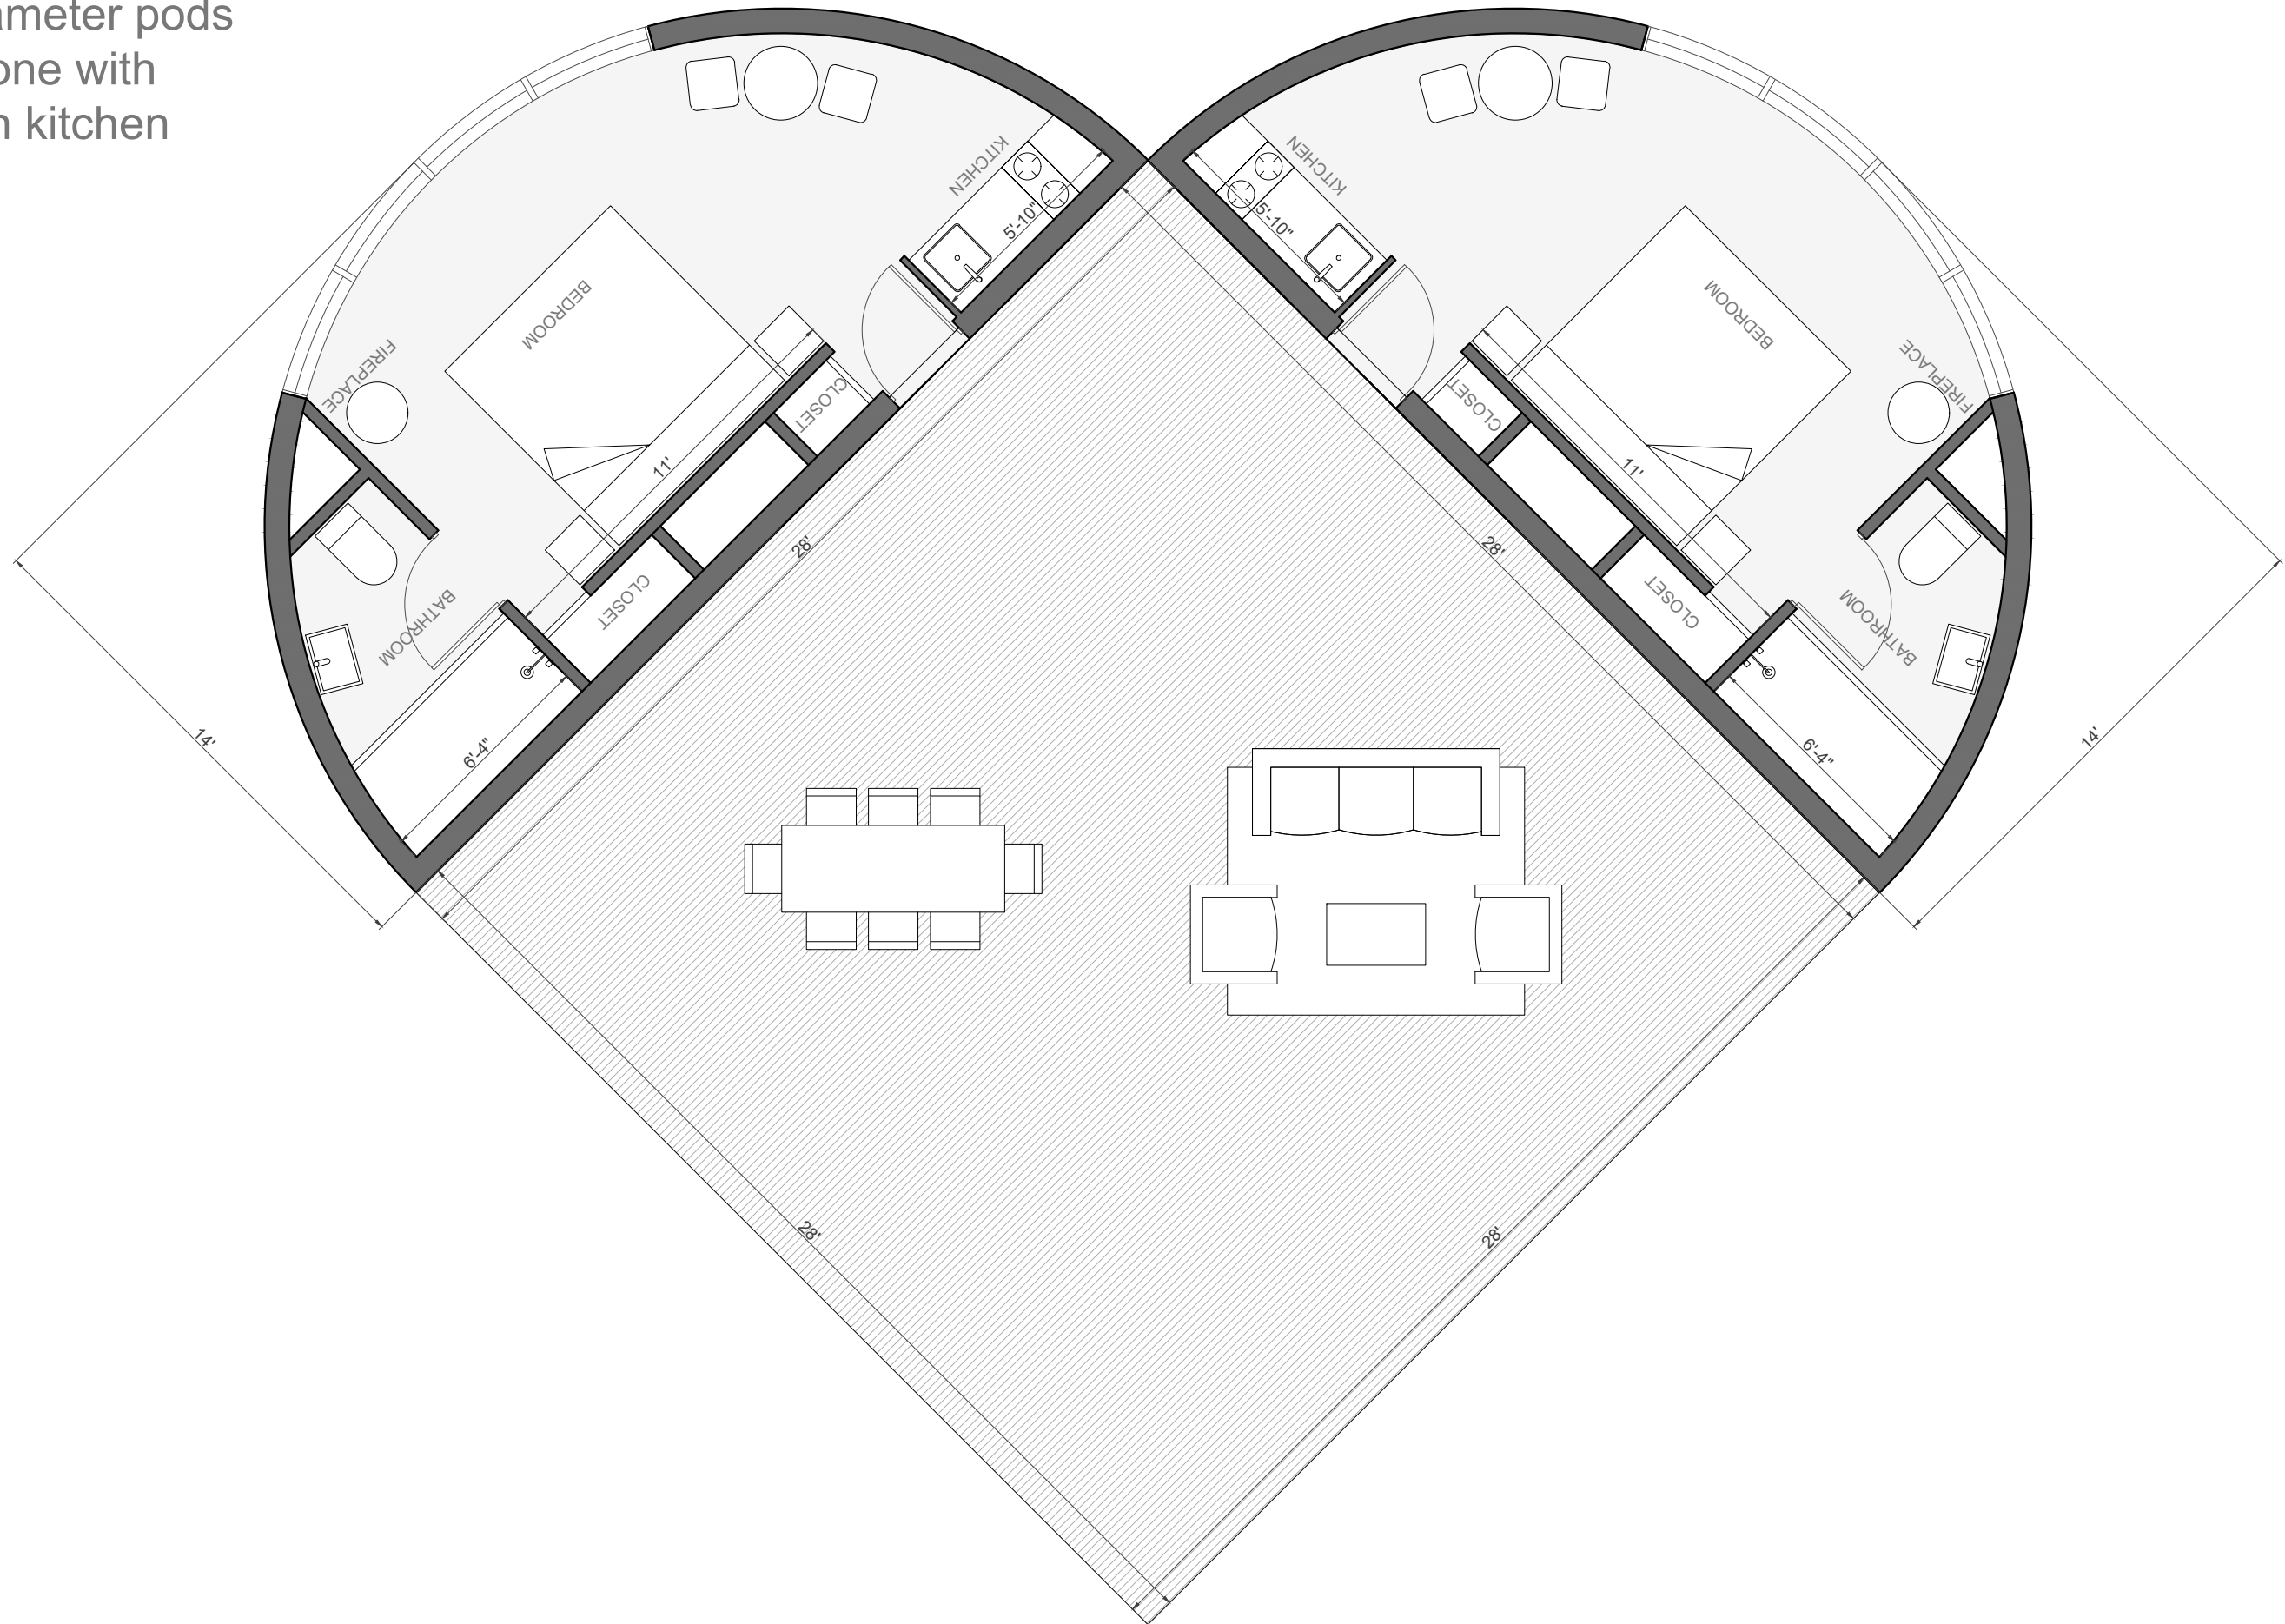

2 pods + open deck
Same model half moon
28' diameter
Each one with its own kitchen

2 pods + central area
Similar model half moon
28' diameter
Shared kitchen with dinning

2 half pods (24' diameter)
2 bedrooms, 2 bathrooms
Shared kitchen with dining

3 pods + kitchen area
Similar model half moon
24' diameter pods
+ kitchen area

Moons pod

OPTION E - 1,398 SF

Same model half moon
28' diameter pods
Each one with
its own kitchen

2 pods + central area
Smaller model half moon
24' diameter
Shared kitchen with dining

Similar to option C with bigger
center part