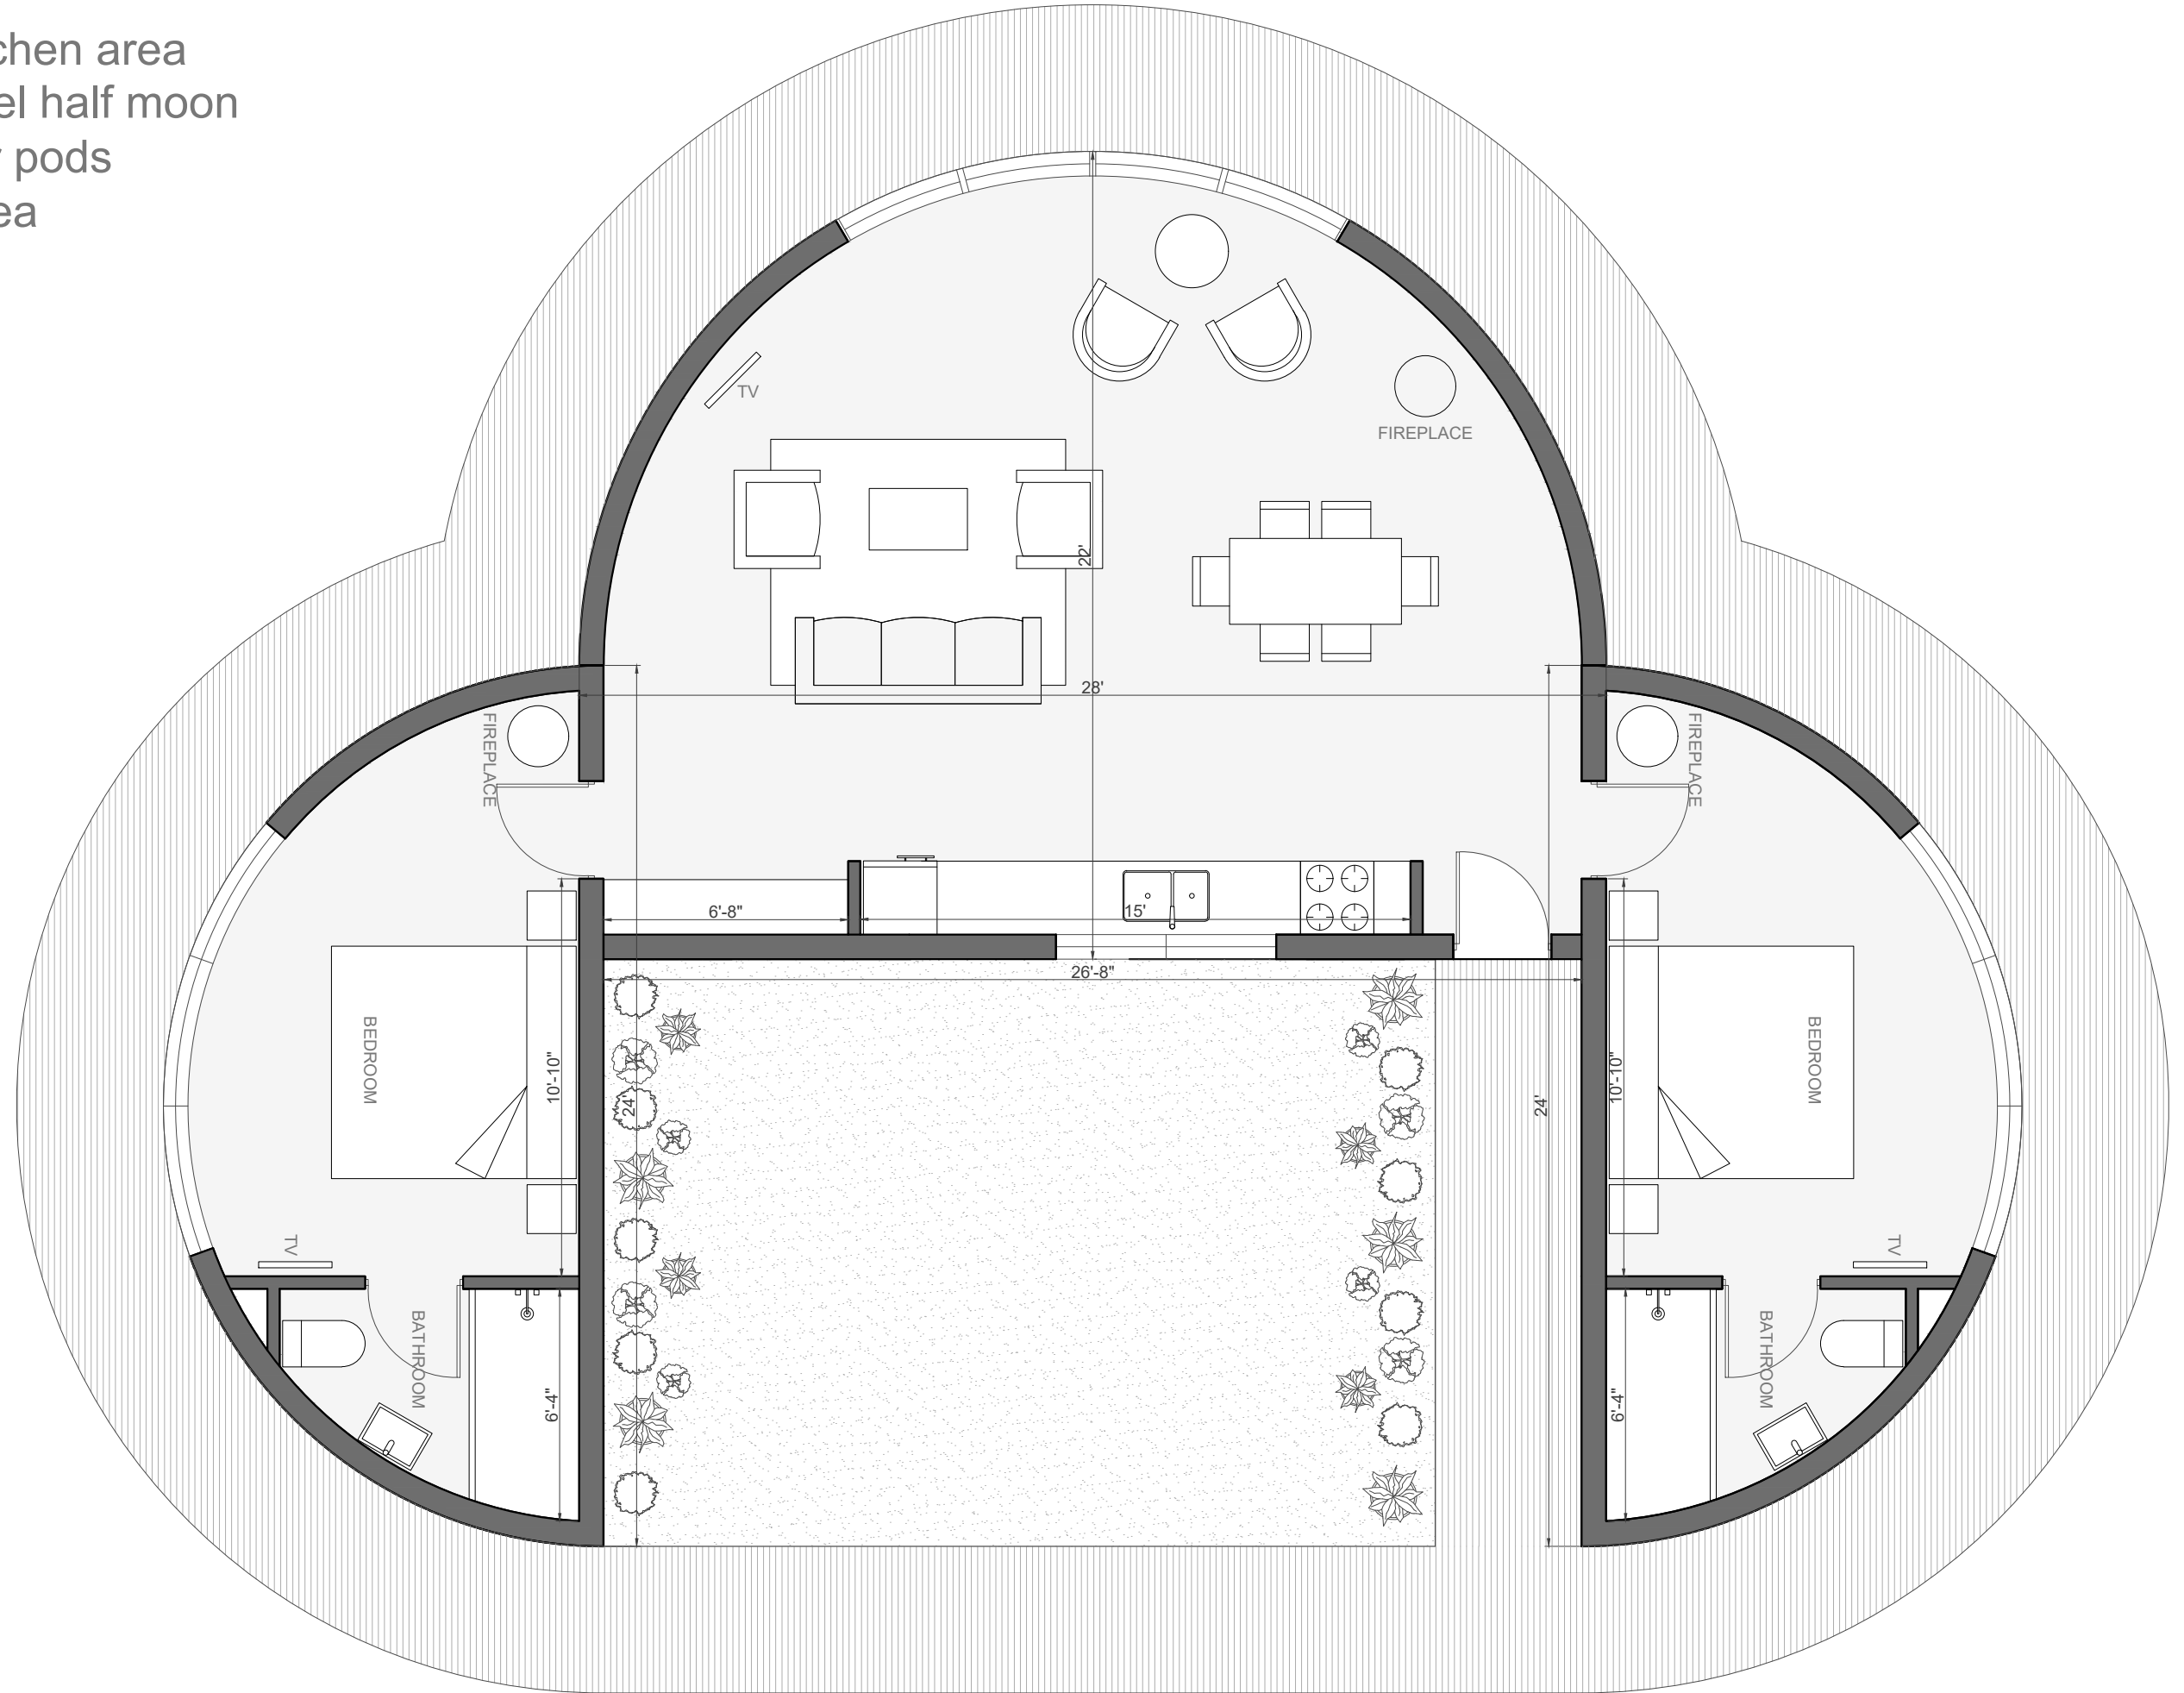

2 pods + open deck
Same model half moon
28' diameter
Each one with its own kitchen

2 pods + central area
Similar model half moon
28' diameter
Shared kitchen with dinning

2 half pods (24' diameter)
2 bedrooms, 2 bathrooms
Shared kitchen with dining

3 pods + kitchen area
Similar model half moon
24' diameter pods
+ kitchen area

Moons pod

OPTION E - 1,398 SF

Same model half moon
28' diameter pods
Each one with
its own kitchen

2 pods + central area
Smaller model half moon
24' diameter
Shared kitchen with dining

Similar to option C with bigger
center part